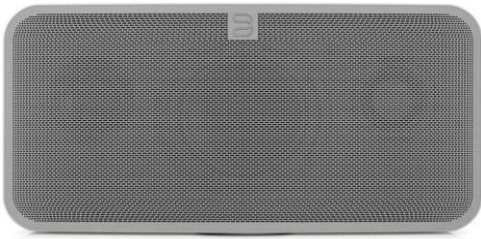

BLUESOUND

JS CONFIDENTIAL DEALER PRICE LIST MAY 1, 2016

NODE 2

MSRP : \$499.00
Available in White or Black finish

POWERNODE 2

MSRP : \$799.00
Available in White or Black finish

VAULT 2

MSRP : \$1199.00
Available in White or Black finish

PULSE 2

MSRP : \$799.00
Available in White or Black finish

PULSE MINI

MSRP : \$499.00
Available in White or Black finish

PULSE FLEX

MSRP : \$299.00
Available in White or Black finish

DUO

MSRP : \$999.00
Available in White or Black finish